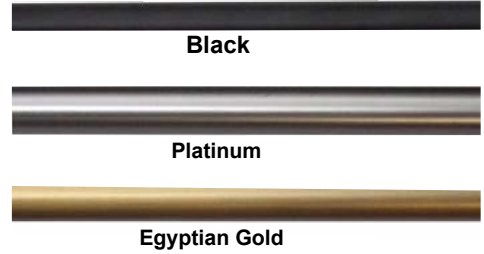

Center bracket adds stability.

As Shown 8706-40 39" to 72"
in Black 8707-40 51" to 94"

Set of 14 Rings with fixed eyelets.

Easy to install.

NOTE: No Finials Required.

Seriously serene without rings. Perfect for the discriminating home owner.

HOUSE PARTS[®]

479 Whitehall St. SW Atlanta, GA 30303 Fax 404.525.6708

Call Brian
678-278-4503

Call Dianne
678-278-4504

Call Wes
678-278-4503

Price list on back

FRENCH RODS IN PLATINUM, BLACK AND EGYPTIAN GOLD

- Simple** Uncomplicated – makes a statement
- Clean** PRIVATE – Curtains and Drapes return to wall
- Every Style has Three Brackets** – 2 Ends and a center

Rods

Made in Taiwan. Anodized Platinum, Black and Egyptian Gold.

Available in two telescoping sizes. Each Set Packed in a Reshipper Box. Case Pack 2.

Style #

8706-7-3-20-40-40	39" to 72"	\$48.00	Black Metal
8706-7-3-20-75-75	39" to 72"	\$48.00	Platinum Metal
8706-7-3-20-76-76	39" to 72"	\$48.00	Egyptian Gold
8707-7-3-20-40-40	51" to 94"	\$56.00	Black Metal
8707-7-3-20-75-75	51" to 94"	\$56.00	Platinum Metal
8707-7-3-20-76-76	51" to 94"	\$56.00	Egyptian Gold