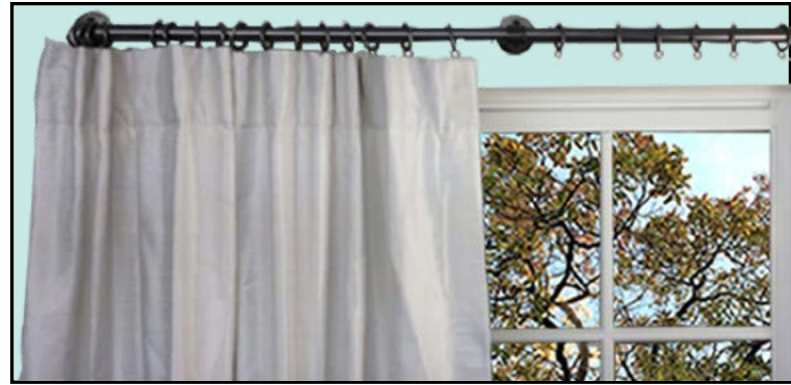

3/4" FRENCH RODS

Austere French Rods with Total Enclosure to the Wall

As Shown 8706-75 39" to 72"
in Platinum 8707-75 51" to 94"

Curtains & Draperies return to wall, blocking Sun light and heat affording more privacy.

Center bracket adds stability.

As Shown 8706-40 39" to 72"
in Black 8707-40 51" to 94"

Set of 14 Rings with fixed eyelets.

Easy to install.

NOTE: No Finials Required.

Seriously serene without rings. Perfect for the discriminating home owner.

- Simple** Uncomplicated – makes a statement
- Clean** PRIVATE – Curtains and Drapes return to wall
- Every Style has Three Brackets** – 2 Ends and a center

Rods

Made in Taiwan. Anodized Platinum, Black and Egyptian Gold.